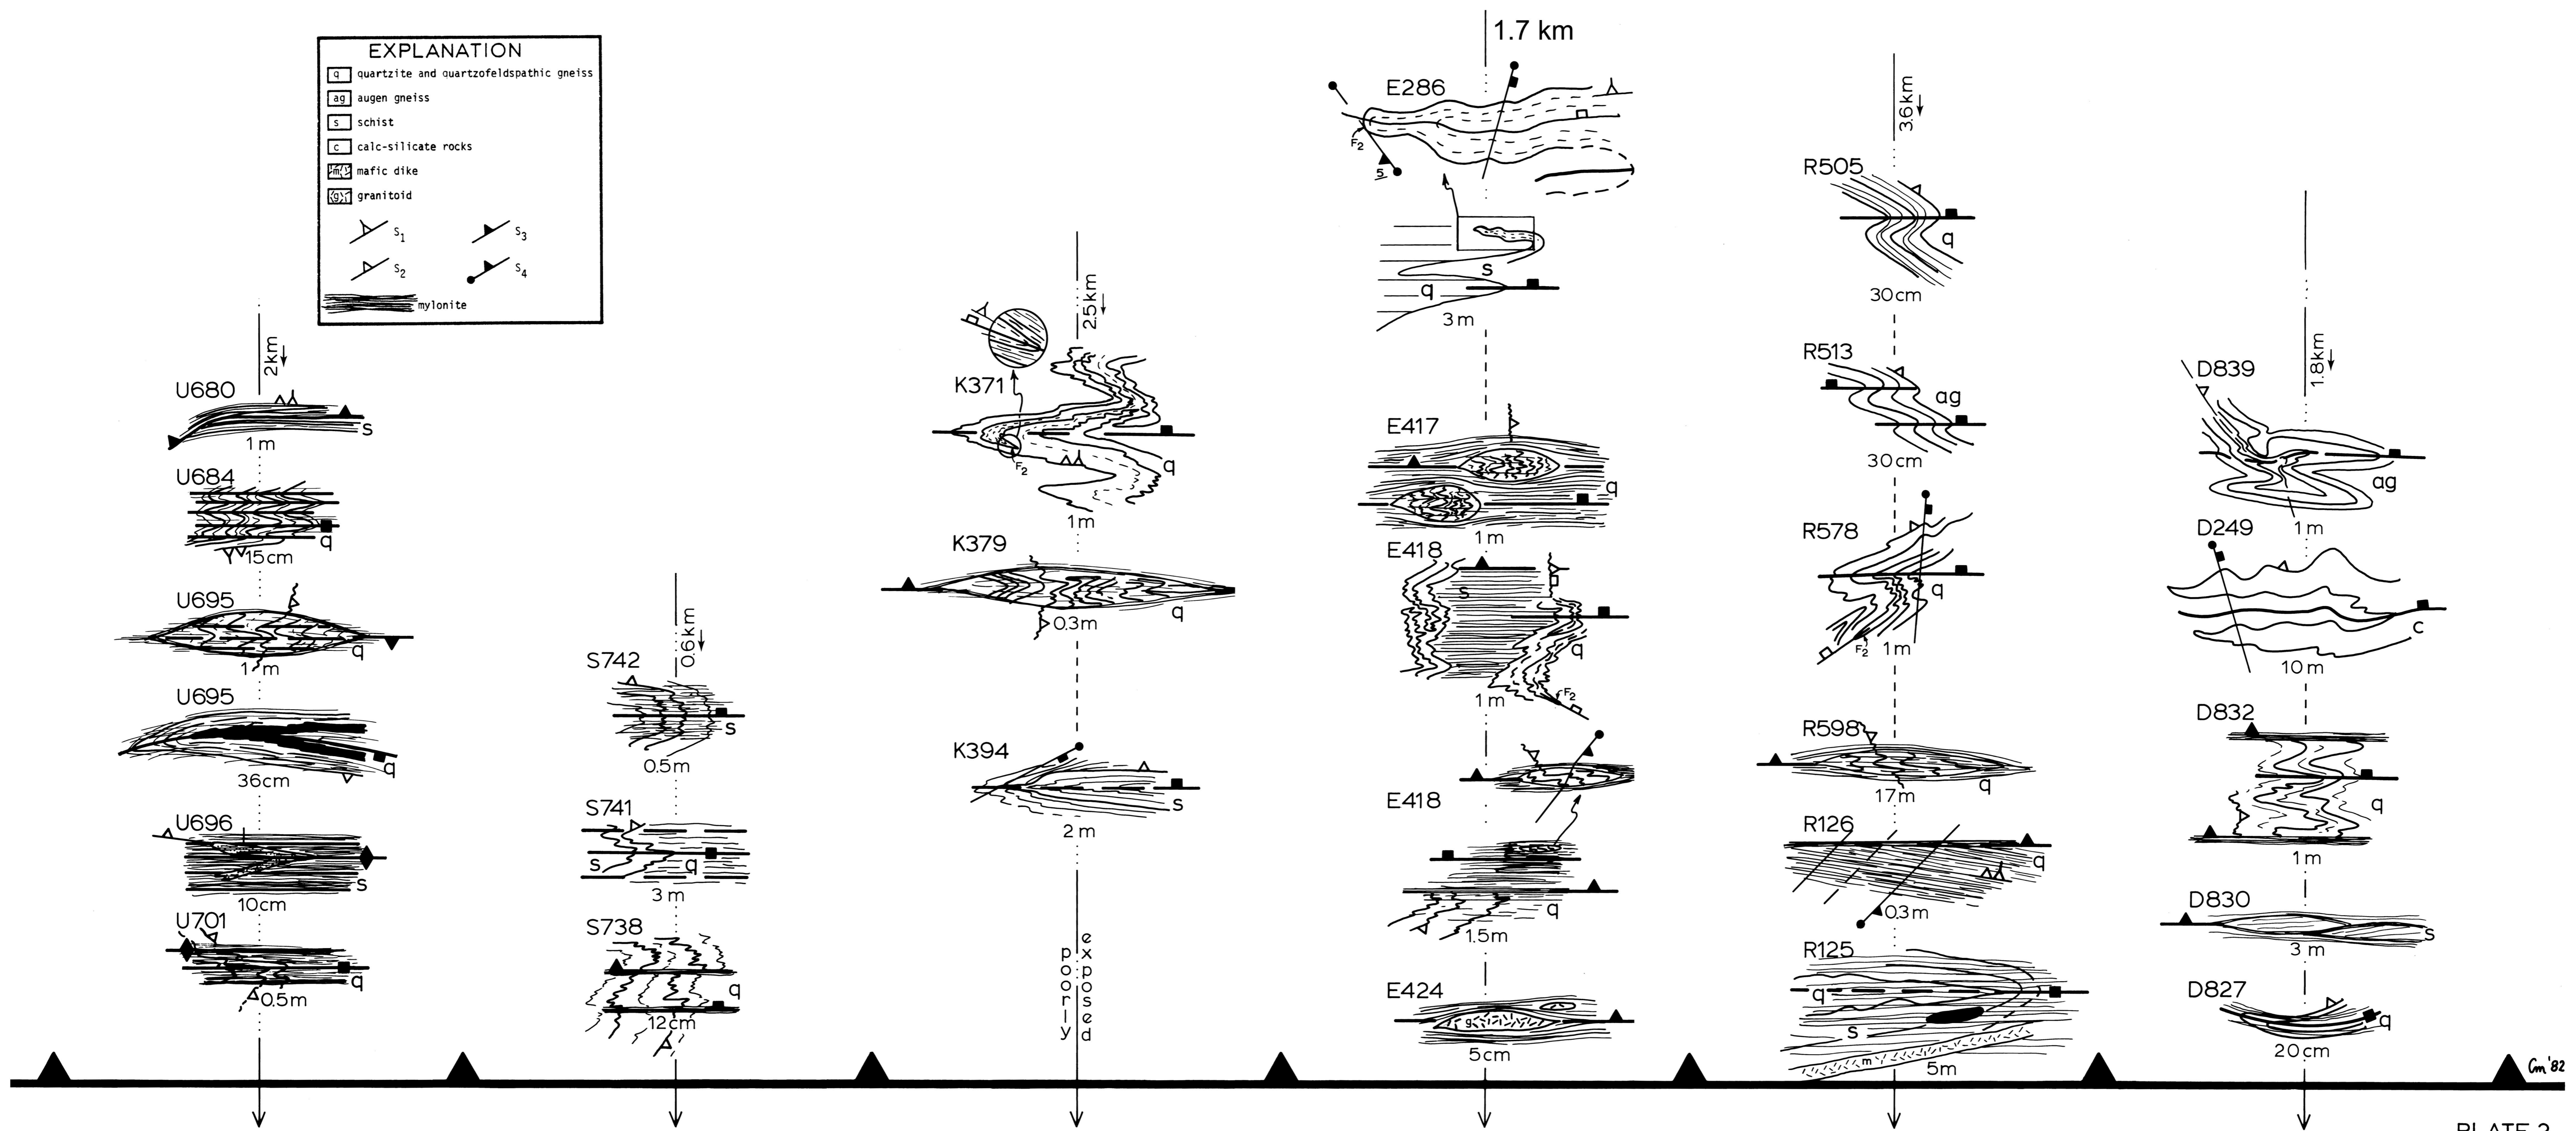

Unnamed  
Creeks

Stony  
Gulch

Knight  
Creek

Eagle  
Creek

Rose  
Creek

Deer  
Creek

**PLATE 2 - D<sub>3</sub> structures in the vicinity of the Calaveras-Shoo Fly thrust**